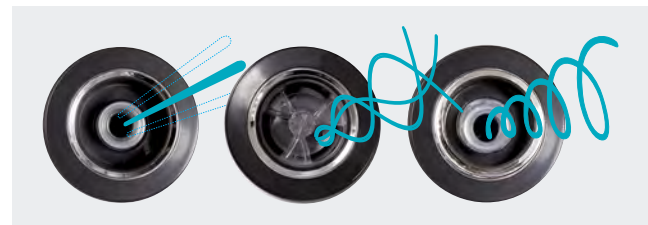

Precision focused spa jets

Each spa jet within a Cyclone Spa is highly engineered to provide the optimal hydrotherapy massage and is crafted using marine-grade stainless steel. The custom design of the jets ensures efficiency, longevity, and precision, which can be experienced throughout every spa and hydrotherapy experience.

AIR MASSAGE JETS

Air enters the spa through air massaging jets, creating a flow of soft bubbles. This provides a gentle massaging effect to help your joints and muscles relax.

MICRO HURRICANE JETS

Specially designed to provide a strong, targeted massage, with a small jet face directing water flow onto troublesome areas of the body, providing relief from aches and pains.

MINI HURRICANE JETS

Engineered for flexibility, precision, and a comprehensive massage to targeted areas of your body providing relief and relaxation.

LARGE HURRICANE JETS

Deliver a powerful all-over massage, the broad-spectrum jet heads are interchangeable and designed to provide optimal coverage to your back and limbs.