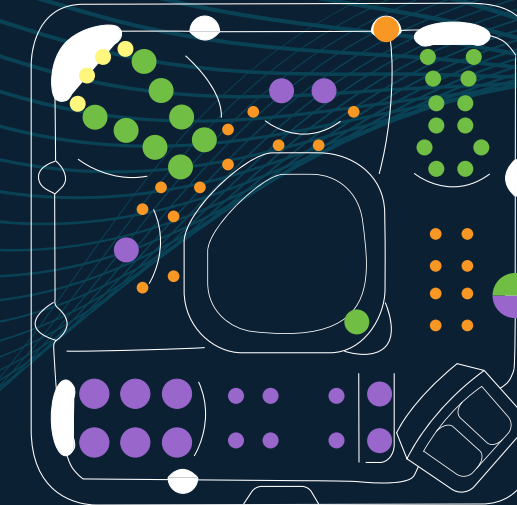

Cyclone Tempest

Seating Capacity 5 Adults
Dimensions (mm) 2000 x 2000 x 900
Total Jets 62 jets

- 7-Year Key Equipment Warranty
- 8 Layer Arctic Insulation - Reduces your energy costs
- 100 Year TuffFrame™ & TuffBase™ Structural Warranty
- 4.2HP Massage Pump - Most powerful on the market
- A Safer Spa Experience with Suctionless Technology
- 100% Filtration - Water cycled and cleaned every 10 minutes
- Premium Water Management - Ozone & Circulation pump included
- Flush Mounted Spa Jets - for the ultimate hydrotherapy experience
- Customisable colour selection for your Spa Jet, Filter Box, Headrest, Valves and Diverters
- Waterfalls
- Energy Efficient 3kW Heater
- Maintenance Free EternaWood™ Thermal Cabinet
- Lockable Hard Cover
- Mood LED Lighting package including Headrests, Filter Box, Waterfall, Air Controls and Front Floor Lighting

+ PLUS MODEL UPGRADE

For the ultimate relaxation upgrade the Cyclone Tempest to the Plus model which has an additional Massage Pump.

Therapy

AquaFlow BACK THERAPY 1x	AquaStream BACK THERAPY 1x	AquaHeal BACK THERAPY 1x	AquaSoothe BACK THERAPY 1x
AquaRepair BACK THERAPY 1x	AquaSport LEG THERAPY 1x	AquaKnead LEG THERAPY 1x	AquaFlex FOOT THERAPY 1x

Select Upgrade

AQUASOUND BLUETOOTH STEREO	AQUAGLOW BACKLIT JETS	ADDITIONAL MINI TOUCHPAD	ULTRAVIOLET SANITISATION (UV)