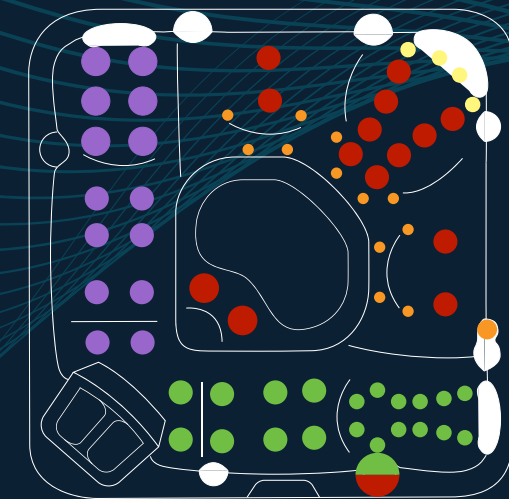

Cyclone Typhoon

Seating Capacity 5 Adults
Dimensions (mm) 2270 x 2270 x 900
Total Jets 64 jets

- 7-Year Key Equipment Warranty
- 8 Layer Arctic Insulation - Reduces your energy costs
- 100 Year TuffFrame™ & TuffBase™ Structural Warranty
- 4.2HP Massage Pump - Most powerful on the market
- A Safer Spa Experience with Suctionless Technology
- 100% Filtration - Water cycled and cleaned every 15 minutes
- Premium Water Management - Ozone & Circulation pump included
- Flush Mounted Spa Jets - for the ultimate hydrotherapy experience
- Customisable colour selection for your Spa Jet, Filter Box, Headrest, Valves and Diverters
- Waterfalls
- Energy Efficient 3kW Heater
- Maintenance Free EternaWood™ Thermal Cabinet
- Lockable Hard Cover
- Mood LED Lighting package including Headrests, Filter Box, Waterfall, Air Controls and Front Floor Lighting

Therapy

AquaFlow BACK THERAPY 1x	AquaStream BACK THERAPY 1x	AquaHeal BACK THERAPY 1x	AquaEye BACK THERAPY 1x
AquaRepair BACK THERAPY 1x	AquaKnead LEG THERAPY 2x	AquaFlex FOOT THERAPY 1x