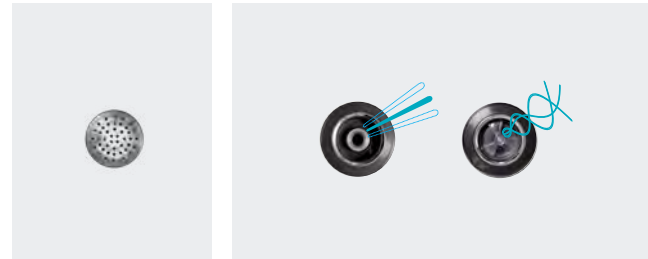

Precision focused spa jets

Each spa jet within a Cyclone Spa is highly engineered to provide the optimal hydrotherapy massage and is crafted using marine-grade stainless steel. The custom design of the jets ensures efficiency, longevity, and precision, which can be experienced throughout every spa and hydrotherapy experience.

AIR MASSAGE JETS

Air enters the spa through air massaging jets, creating a flow of soft bubbles. This provides a gentle massaging effect to help your joints and muscles relax.

MICRO HURRICANE JETS

Specially designed to provide a strong, targeted massage, with a small jet face directing water flow onto troublesome areas of the body, providing relief from aches and pains.