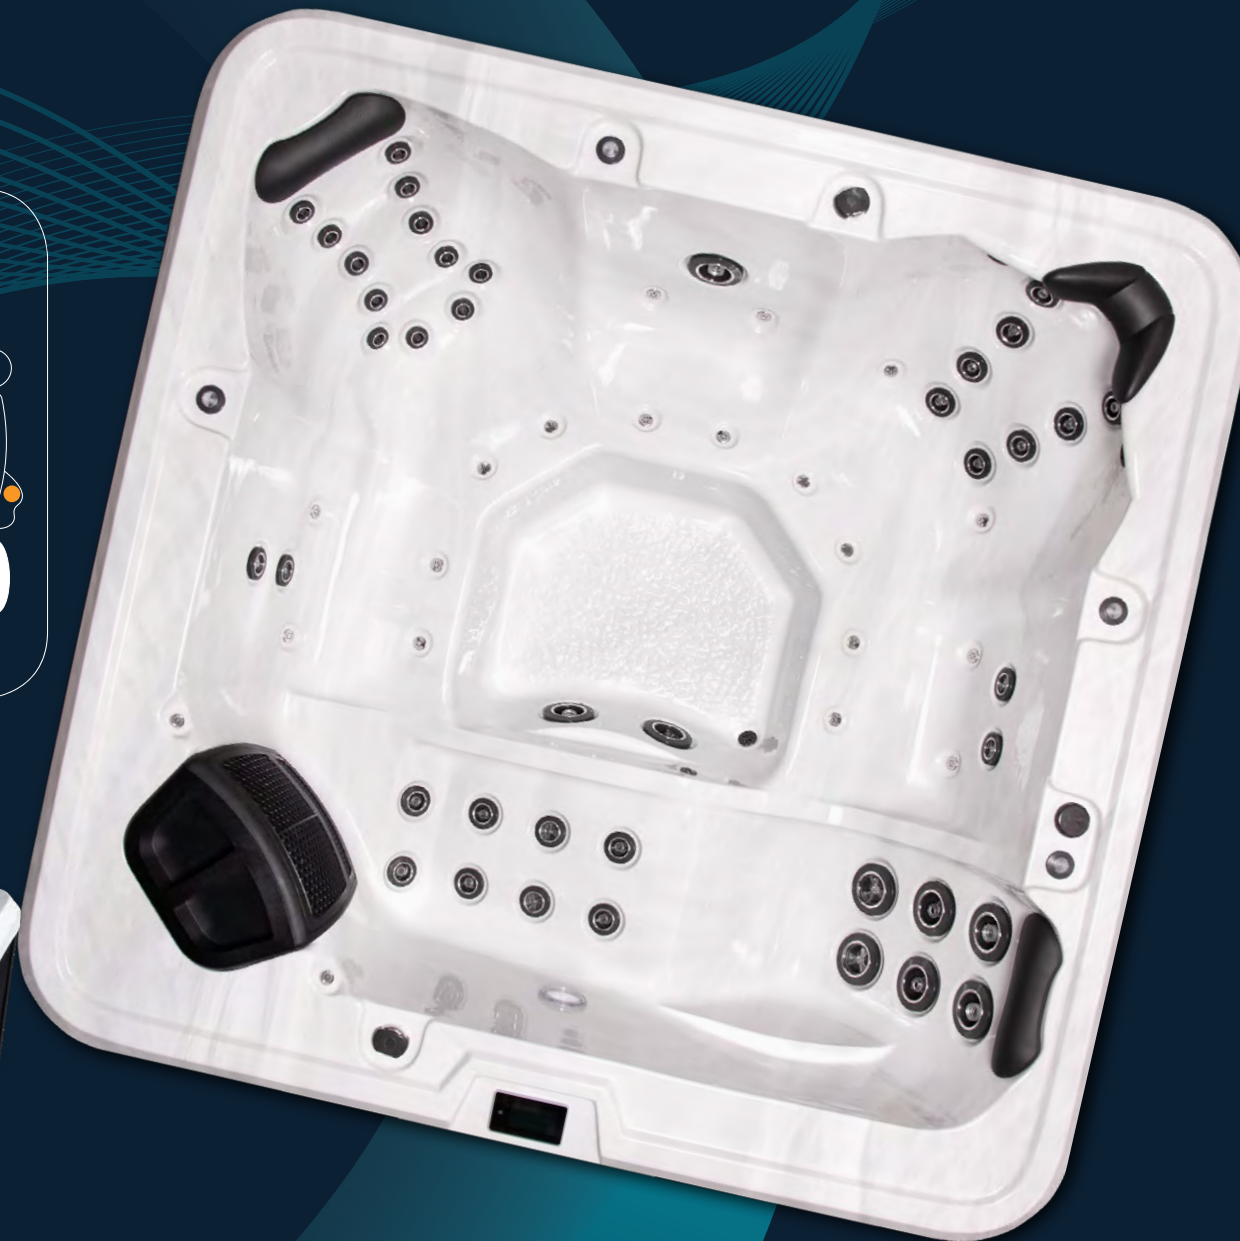

1x

Select Upgrade

**AQUASOUND
BLUETOOTH
STEREO**

**AQUAGLOW
BACKLIT
JETS**

**ADDITIONAL
MINI
TOUCHPAD**

**ULTRAVIOLET
SANITISATION
(UV)**

Cyclone Tornado

Seating Capacity 10 Adults
Dimensions (mm) 3000 x 2270 x 900
Total Jets 75 jets

- 7-Year Key Equipment Warranty
- 8 Layer Arctic Insulation - Reduces your energy costs
- 100 Year TuffFrame™ & TuffBase™ Structural Warranty
- 4.2HP Massage Pump - Most powerful on the market
- A Safer Spa Experience with Suctionless Technology
- 100% Filtration - Water cycled and cleaned every 20 minutes
- Premium Water Management - Ozone & Circulation pump included
- Flush Mounted Spa Jets - for the ultimate hydrotherapy experience
- Customisable colour selection for your Spa Jet, Filter Box, Headrest, Valves and Diverters
- Waterfalls
- Energy Efficient 3kW Heater
- Maintenance Free EternaWood™ Thermal Cabinet
- Lockable Hard Cover
- Mood LED Lighting package including Headrests, Filter Box, Waterfall, Air Controls and Front Floor Lighting