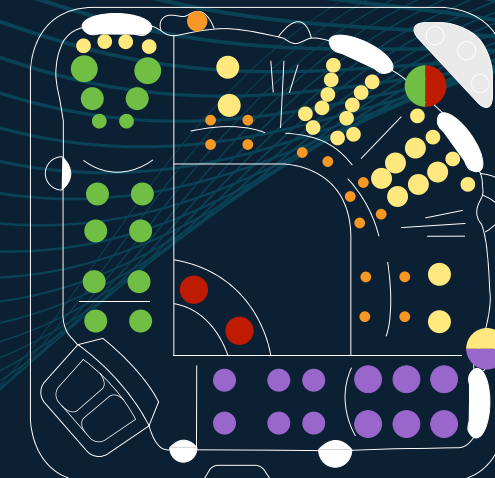

Cyclone Monsoon

Seating Capacity 6 Adults
Dimensions (mm) 2270 x 2270 x 900
Total Jets 100 jets

- 7-Year Key Equipment Warranty
- 8 Layer Arctic Insulation - Reduces your energy costs
- 100 Year TuffFrame™ & TuffBase™ Structural Warranty
- 4.2HP Massage Pump - Most powerful on the market
- A Safer Spa Experience with Suctionless Technology
- 100% Filtration - Water cycled and cleaned every 15 minutes
- Premium Water Management - Ozone & Circulation pump included
- Flush Mounted Spa Jets - for the ultimate hydrotherapy experience
- Customisable colour selection for your Spa Jet, Filter Box, Headrest, Valves and Diverters
- Waterfalls
- Energy Efficient 3kW Heater
- Maintenance Free EternaWood™ Thermal Cabinet
- Lockable Hard Cover
- Mood LED Lighting package including Headrests, Filter Box, Waterfall, Air Controls and Front Floor Lighting

Therapy

AquaFlow BACK THERAPY 1x	AquaStream BACK THERAPY 1x	AquaEye BACK THERAPY 1x	AquaEase BACK THERAPY 1x	AquaTorrent BACK THERAPY 1x
AquaHeal BACK THERAPY 1x	AquaKnead LEG THERAPY 1x	AquaFlex FOOT THERAPY 1x	AquaSport LEG THERAPY 1x	

Select Upgrade

- **AQUASOUND BLUETOOTH STEREO**
- **AQUAGLOW BACKLIT JETS**
- **ADDITIONAL MINI TOUCHPAD**
- **ULTRAVIOLET SANITISATION (UV)**