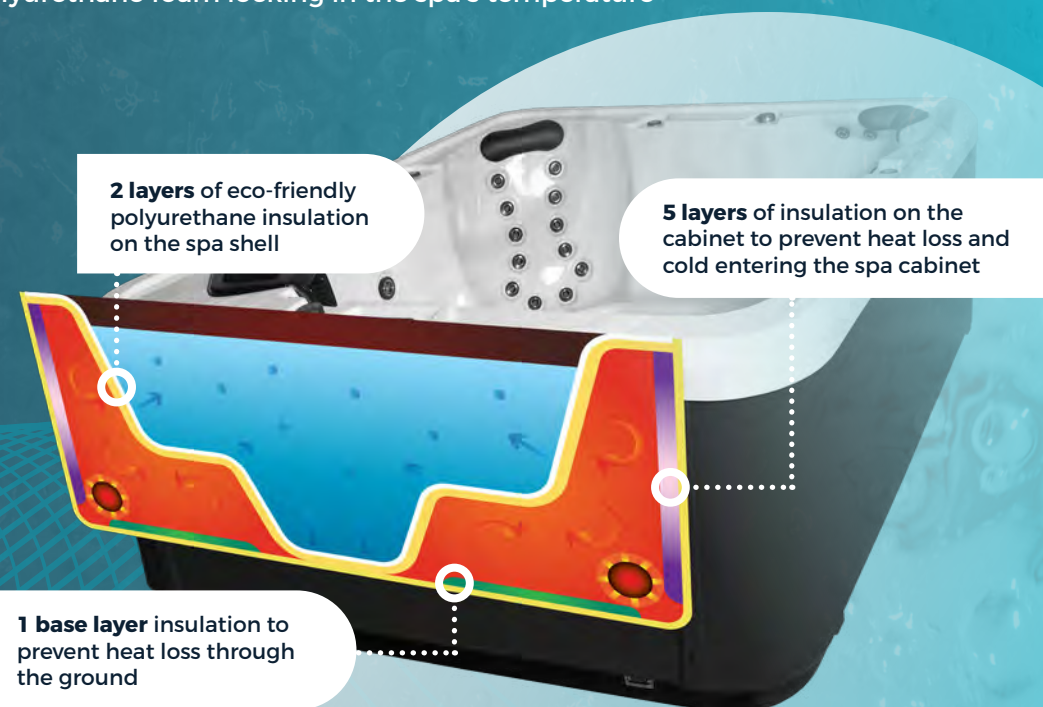

8 LAYER ARCTIC INSULATION

World Class 8 Layer Arctic Insulation

8 LAYER ARCTIC INSULATION

The revolutionary Arctic Insulation comes standard on all Cyclone Spas spa models, providing the most energy-efficient spa solution. Arctic Insulation advanced technology comprises of 8 layers which work together to trap heat inside the spa, preventing energy loss and assist in reducing overall running costs.

THE 8 LAYER INSULATION SYSTEM INCLUDES

- 5 layers that surround the spa cabinet
- 1 layer on the base to prevent heat loss through the ground
- 2 layers of sprayed eco-friendly polyurethane foam locking in the spa's temperature

These layers work together to provide an energy-efficient solution that is unmatched in the Australian spa market, creating a genuinely ground-breaking eco-friendly spa system.