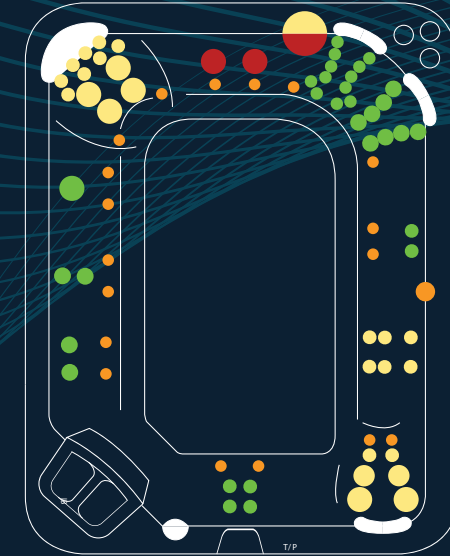

Cyclone Tornado

Seating Capacity 10 Adults
Dimensions (mm) 3000 x 2270 x 900
Total Jets 75 jets

- 7-Year Key Equipment Warranty
- 8 Layer Arctic Insulation - Reduces your energy costs
- 100 Year TuffFrame™ & TuffBase™ Structural Warranty
- 4.2HP Massage Pump - Most powerful on the market
- A Safer Spa Experience with Suctionless Technology
- 100% Filtration - Water cycled and cleaned every 20 minutes
- Premium Water Management - Ozone & Circulation pump included
- Flush Mounted Spa Jets - for the ultimate hydrotherapy experience
- Customisable colour selection for your Spa Jet, Filter Box, Headrest, Valves and Diverters
- Waterfalls
- Energy Efficient 3kW Heater
- Maintenance Free EternaWood™ Thermal Cabinet
- Lockable Hard Cover
- Mood LED Lighting package including Headrests, Filter Box, Waterfall, Air Controls and Front Floor Lighting

Therapy

AquaStream BACK THERAPY 1x	AquaHeal BACK THERAPY 1x	AquaTorrent BACK THERAPY 1x	AquaForce BACK THERAPY 1x	AquaSport LEG THERAPY 1x
AquaSoothe BACK THERAPY 1x	AquaEye BACK THERAPY 1x	AquaEase BACK THERAPY 3x	AquaBliss BACK THERAPY 1x	AquaHydro NECK/BACK THERAPY 1x