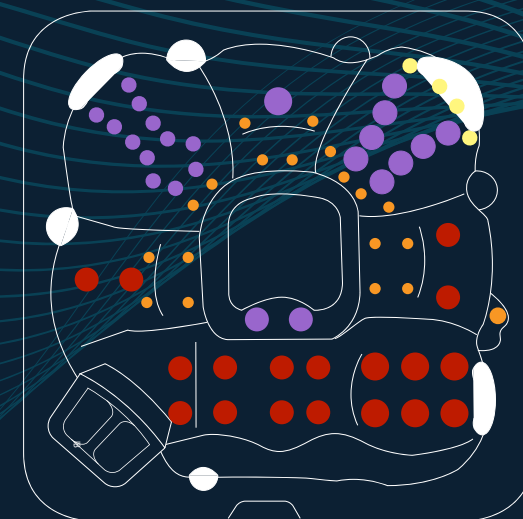

1x

Select Upgrade

**AQUASOUND
BLUETOOTH
STEREO**

**AQUAGLOW
BACKLIT
JETS**

**ADDITIONAL
MINI
TOUCHPAD**

**ULTRAVIOLET
SANITISATION
(UV)**

Cyclone Tornado

Seating Capacity 10 Adults
Dimensions (mm) 3000 x 2270 x 900
Total Jets 75 jets