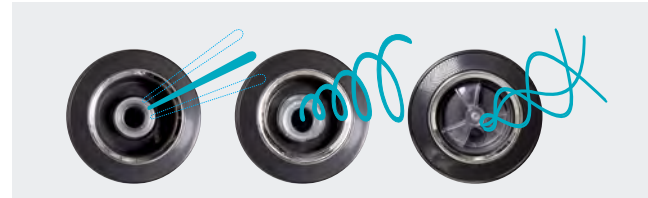

Precision focused spa jets

Each spa jet within a Cyclone Spa is highly engineered to provide the optimal hydrotherapy massage and is crafted using marine-grade stainless steel. The custom design of the jets ensures efficiency, longevity, and precision, which can be experienced throughout every spa and hydrotherapy experience.

AIR MASSAGE JETS

Air enters the spa through air massaging jets, creating a flow of soft bubbles. This provides a gentle massaging effect to help your joints and muscles relax.

MICRO HURRICANE JETS

Specially designed to provide a strong, targeted massage, with a small jet face directing water flow onto troublesome areas of the body, providing relief from aches and pains.