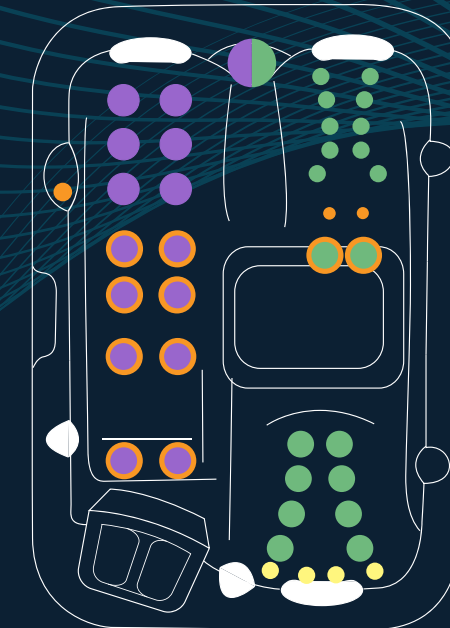

Cyclone Zephyr

Seating Capacity 3 Adults
Dimensions (mm) 2100 x 1600 x 900
Total Jets 40 jets

- 7-Year Key Equipment Warranty
- 8 Layer Arctic Insulation - Reduces your energy costs
- 100 Year TuffFrame™ & TuffBase™ Structural Warranty
- 4.2HP Massage Pump - Most powerful on the market
- A Safer Spa Experience with Suctionless Technology
- 100% Filtration - Water cycled and cleaned every 7 minutes
- Premium Water Management - Ozone & Circulation pump included
- Flush Mounted Spa Jets - for the ultimate hydrotherapy experience
- Customisable colour selection for your Spa Jet, Filter Box, Headrest, Valves and Diverters
- Waterfalls
- Energy Efficient 3kW Heater
- Maintenance Free EternaWood™ Thermal Cabinet
- Lockable Hard Cover
- Mood LED Lighting package including Headrests, Filter Box, Waterfall, Air Controls and Front Floor Lighting

Therapy

AquaFlow BACK THERAPY 1x	AquaStream BACK THERAPY 1x	AquaHeal BACK THERAPY 1x	AquaKnead LEG THERAPY 1x
AquaFlex FOOT THERAPY 1x