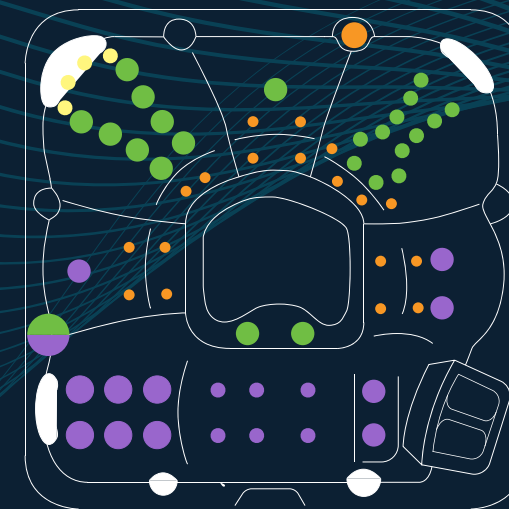

Cyclone Twister

Seating Capacity 6 Adults
Dimensions (mm) 2000 x 2000 x 900
Total Jets 62 jets

- 7-Year Key Equipment Warranty
- 8 Layer Arctic Insulation - Reduces your energy costs
- 100 Year TuffFrame™ & TuffBase™ Structural Warranty
- 4.2HP Massage Pump - Most powerful on the market
- A Safer Spa Experience with Suctionless Technology
- 100% Filtration - Water cycled and cleaned every 10 minutes
- Premium Water Management - Ozone & Circulation pump included
- Flush Mounted Spa Jets - for the ultimate hydrotherapy experience
- Customisable colour selection for your Spa Jet, Filter Box, Headrest, Valves and Diverters
- Waterfalls
- Energy Efficient 3kW Heater
- Maintenance Free EternaWood™ Thermal Cabinet
- Lockable Hard Cover
- Mood LED Lighting package including Headrests, Filter Box, Waterfall, Air Controls and Front Floor Lighting

+ PLUS MODEL UPGRADE

For the ultimate relaxation upgrade the Cyclone Twister to the Plus model which has an additional Massage Pump.

Therapy

AquaFlow BACK THERAPY 1x	AquaStream BACK THERAPY 1x	AquaHeal BACK THERAPY 1x	AquaEase BACK THERAPY 1x
AquaSoothe BACK THERAPY 2x	AquaKnead LEG THERAPY 1x	AquaFlex FOOT THERAPY 1x